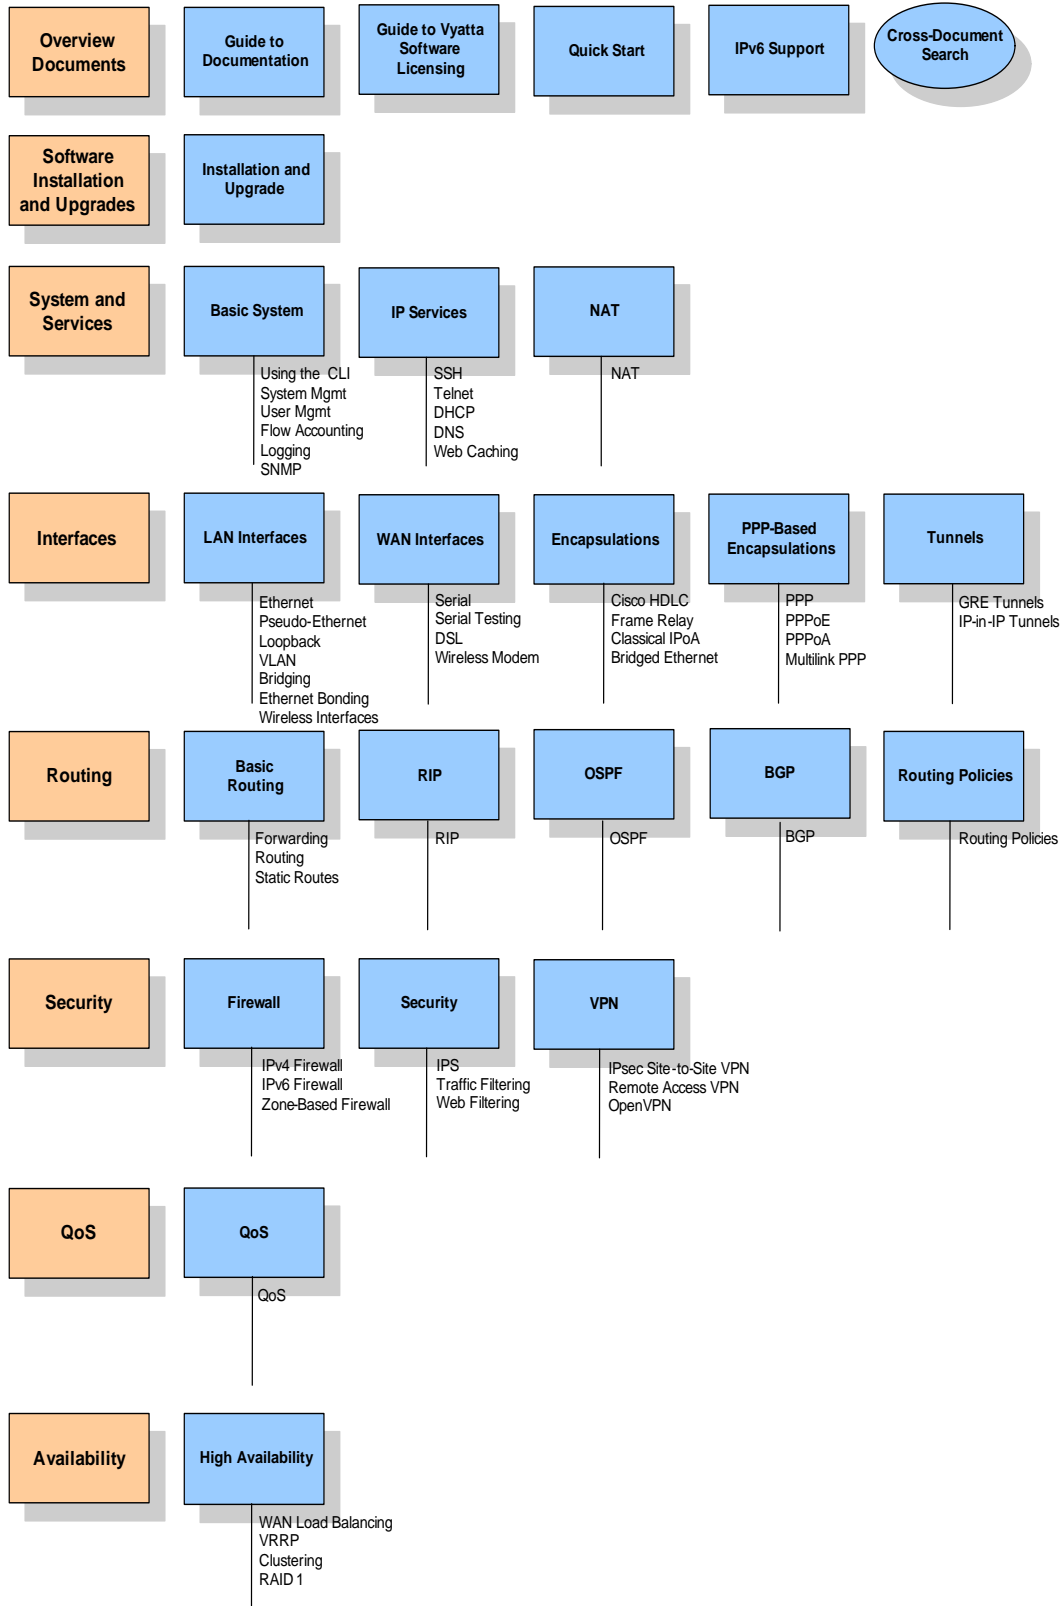

Vyatta Software Documentation