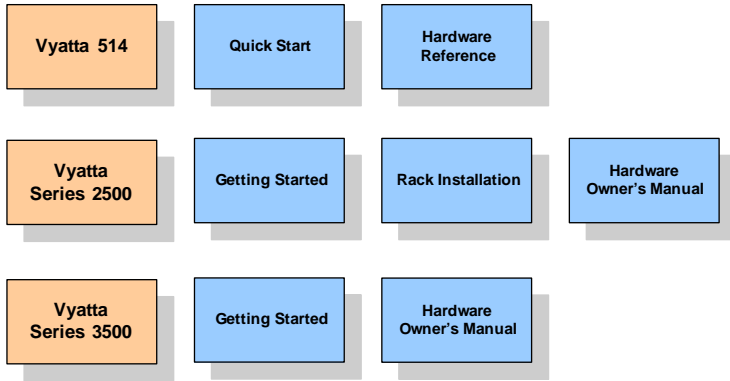

ISSUE DATE: February 2010

DOCUMENT REVISION: R6.0 v01

RELEASED WITH: R6.0 Beta

PART NO. A0-0225-10-0003

Vyatta Software Documentation

Vyatta Hardware Documentation

The Vyatta technical library includes the following documents: